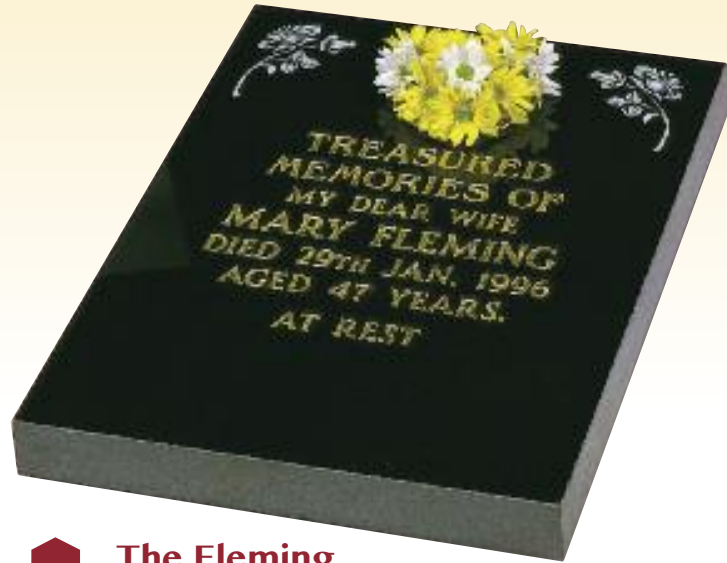

The Fleming
Part Polished Black Granite
Blasted & Highlighted Roses