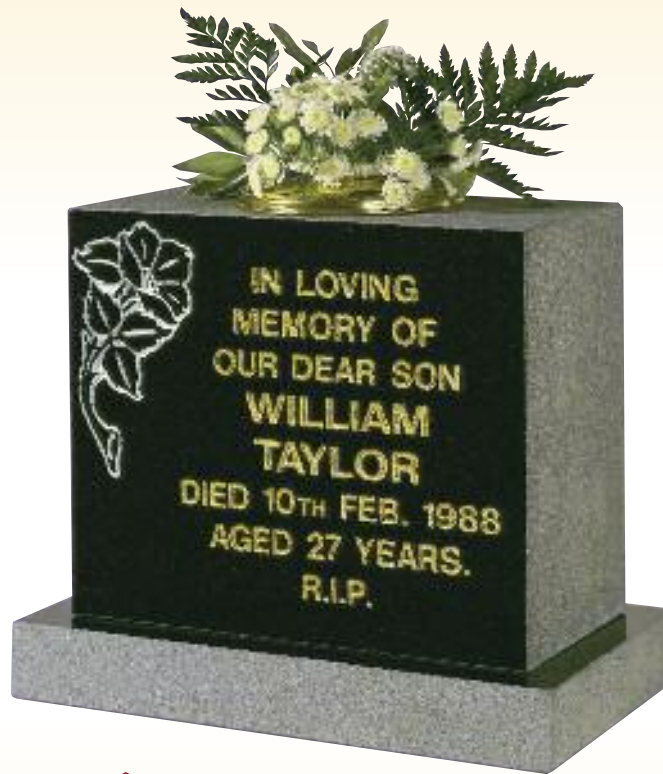

English Rose
Memorial Stonemasons

North East Granite
Vases & Plaques

Smallhead

Part Pitched Black Granite
Shaped Vase

Taylor Vase

Part Polished Black Granite
Outline Blast Rose Motif

The Latin

All Polished Granite Aurora
Cross plus Base
& Black Granite