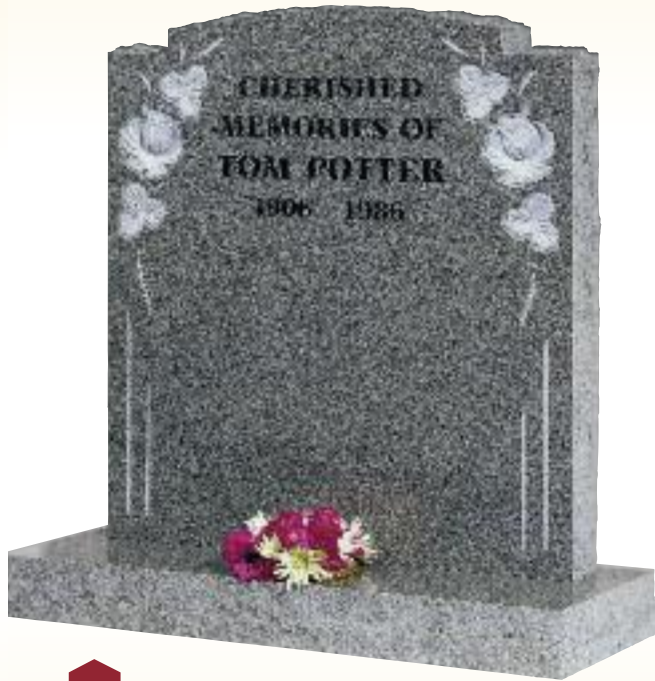

The Saley

York Stone 'Round Top' With Chamfer
Relief Carved Robin

The Teesdale

York Stone
Deep Carved Ivy

The Auckland

All Polished Light Grey Granite
Deep Carved Lovers Knott Motif

The Potter

Part Pitched Light Grey Granite