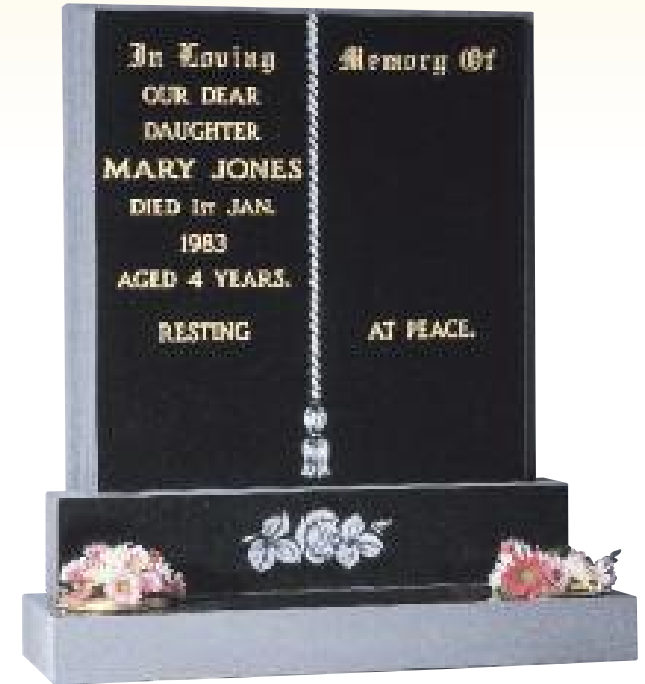

The Jones

Part Polished Black Granite Book

Rose Plinth & Base