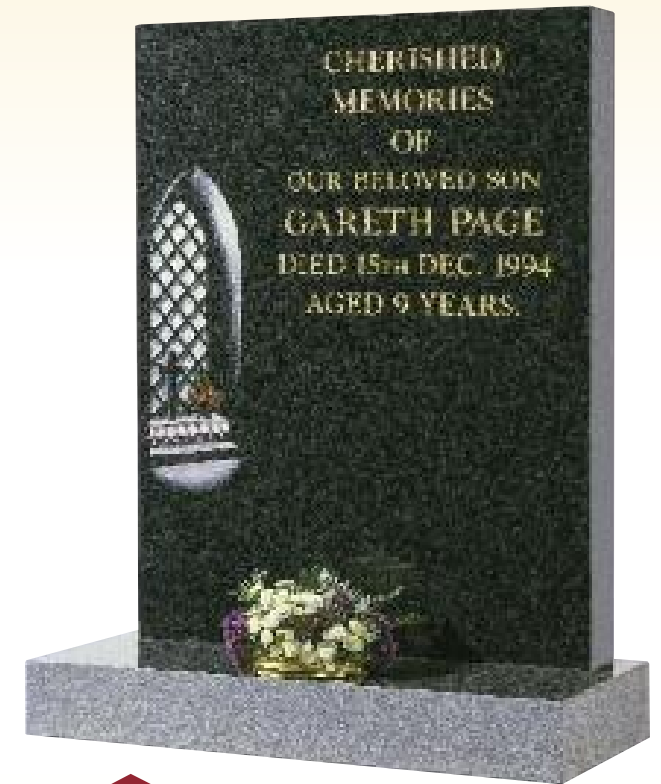

The Page

Part Polished Dark Grey Granite

Church Window & Flowers