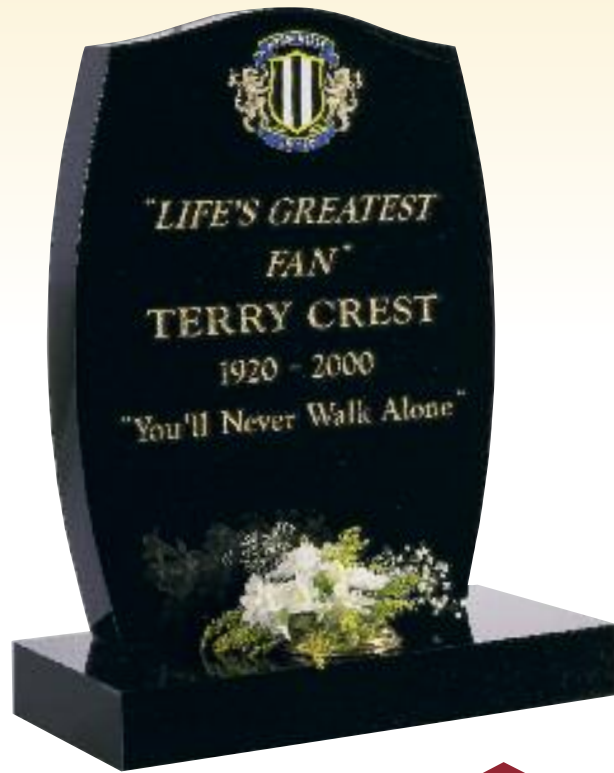

The Crest

All Polished Black Granite
Lightly Blasted Football Badge