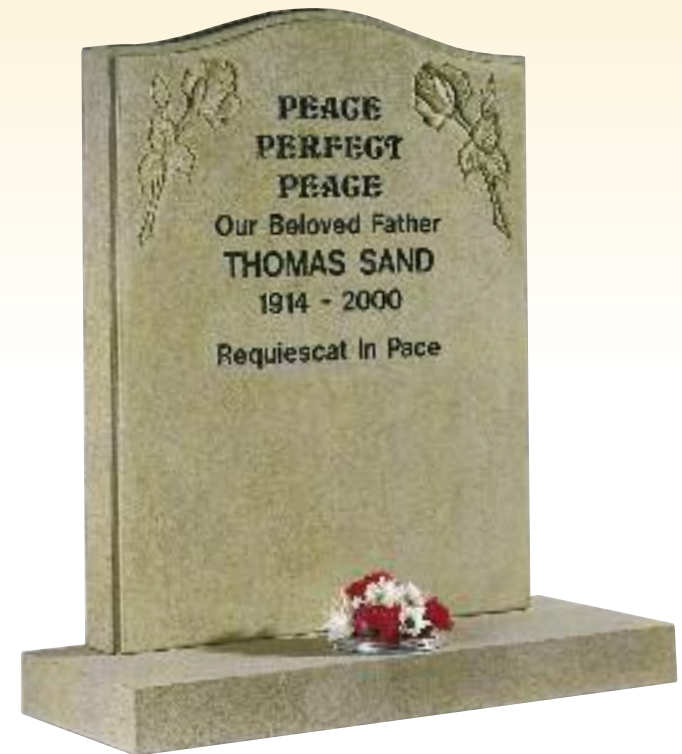

The Sand

York Stone
Deep Carved Roses