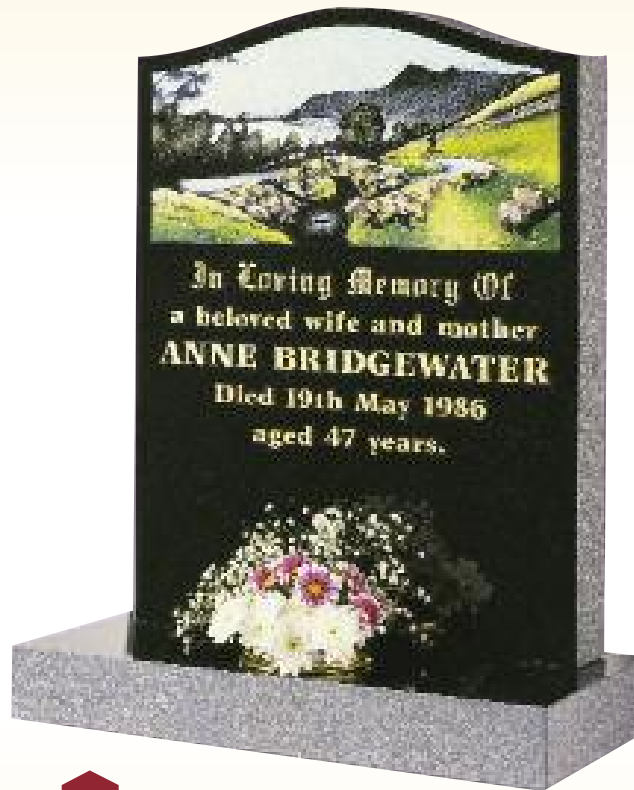

The Cloak

All Polished Black Granite

O'Gee with Blasted & Painted Image of Our Lady

The Rosehill

Part Polished Black Granite

Red Rose & Shadow Motif

The Bridgewater

Part Polished Black Granite