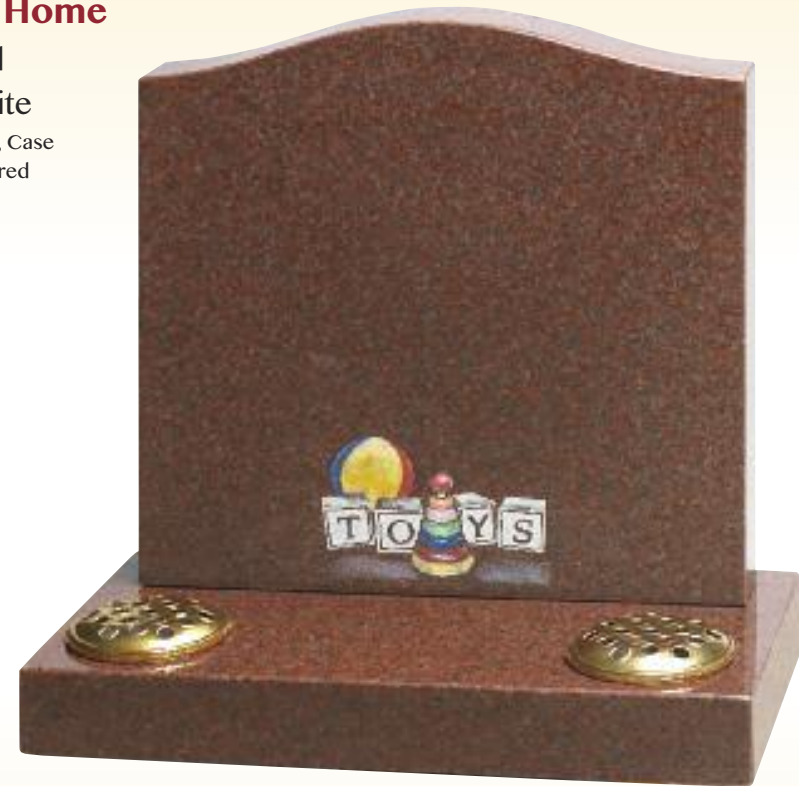

The Way Home

All Polished
Black Granite
Paddington Bear, Case
Blasted & Coloured

Playtime

All Polished Ruby Red Granite
Blasted & Coloured Toys