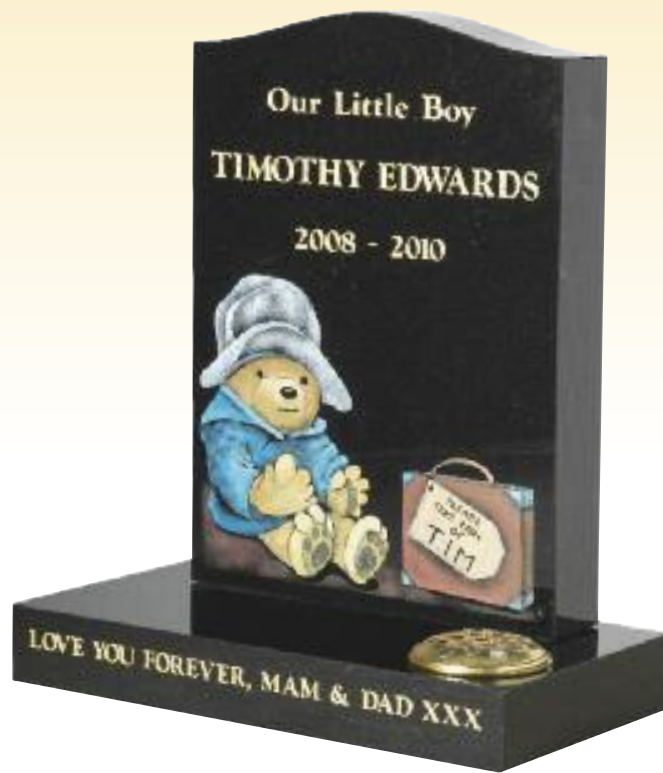

The Way Home

All Polished
Black Granite
Paddington Bear, Case
Blasted & Coloured

Playtime

All Polished Ruby Red Granite
Blasted & Coloured Toys

A Pot of Love!

All Polished
Black Granite
Blasted and Coloured,
Bunny & Heart Motif