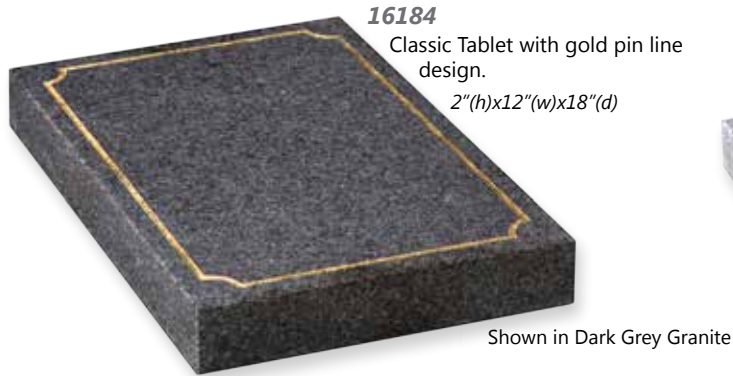

English Rose
Memorial Stonemasons

The Cotswold Collection
Cremation Memorials

16184
Classic Tablet with gold pin line design.
2"(h)x12"(w)x18"(d)

Shown in Dark Grey Granite

16185
A sand blasted book design.
2"(h)x18"(w)x15"(d)

Shown in Lunar Grey Granite

16186
Elegant painted rose with gold pin line.
2"(h)x18"(w)x12"(d)

Shown in Black Granite

16190
A hand shaped and polished book design.
4"-2"(h)x18"(w)x15"(d)

Shown in Tropical Green Granite

16191
A shaped book design with cord, tassel and vase.
5"-3"(h)x18"(w)x18"(d)

Shown in Black Granite

16192
A classic Desk Tablet with moulded edges.
4"-2"(h)x18"(w)x18"(d)

Shown in Black Granite

16196
A small Ogee shaped headstone and rectangular base.
Ogee 12"(h)x21"(w)x3"(d)
Base 2"(h)x23"(w)x9"(d)
Shown in Coral Green Granite

Shown in Glenaby Grey Granite

16193

A scroll shaped tablet with gold
pin lines.
5"-3"(h)x15"(w)x18"(d)

Shown in Black Granite

16194

Rectangular vase and tablet.
Vase 8"(h)x14"(w)x6"(d)
DVT 4"-2"(h)x15"(w)x18"(d)