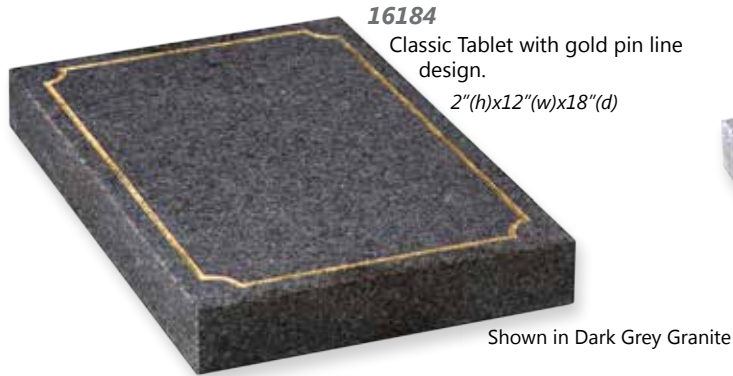

English Rose
Memorial Stonemasons

The Cotswold Collection
Cremation Memorials 2020

16184
Classic Tablet with gold pin line design.
2"(h)x12"(w)x18"(d)

Shown in Dark Grey Granite

16185
A sand blasted book design.
2"(h)x18"(w)x15"(d)

Shown in Lunar Grey Granite

16186
Elegant painted rose with gold pin line.
2"(h)x18"(w)x12"(d)

Shown in Black Granite

16190
A hand shaped and polished book design.
4"-2"(h)x18"(w)x15"(d)

Shown in Tropical Green Granite

16191
A shaped book design with cord, tassel and vase.
5"-3"(h)x18"(w)x18"(d)

Shown in Black Granite

16192
A classic Desk Tablet with moulded edges.
4"-2"(h)x18"(w)x18"(d)

Shown in Black Granite

16196
A small Ogee shaped headstone and rectangular base.
Ogee 12"(h)x21"(w)x3"(d)
Base 2"(h)x23"(w)x9"(d)
Shown in Coral Green Granite

Shown in Glenaby Grey Granite

16193

A scroll shaped tablet with gold
pin lines.
5"-3"(h)x15"(w)x18"(d)

Shown in Black Granite

16194

Rectangular vase and tablet.
Vase 8"(h)x14"(w)x6"(d)
DVT 4"-2"(h)x15"(w)x18"(d)