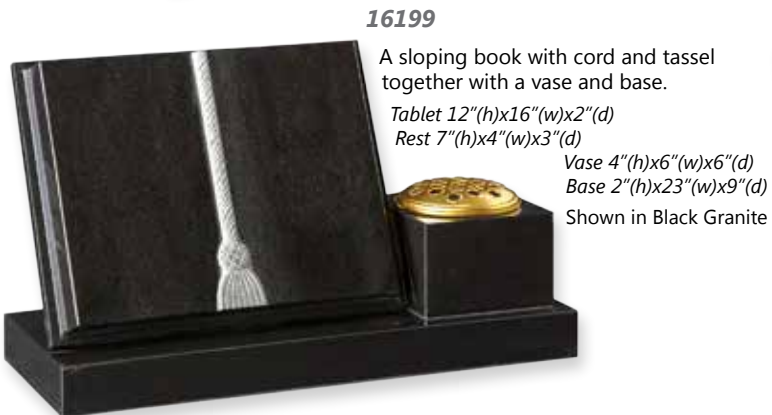

16199

A sloping book with cord and tassel
together with a vase and base.
Tablet 12"(h)x16"(w)x2"(d)
Rest 7"(h)x4"(w)x3"(d)

Vase 4"(h)x6"(w)x6"(d)
Base 2"(h)x23"(w)x9"(d)
Shown in Black Granite