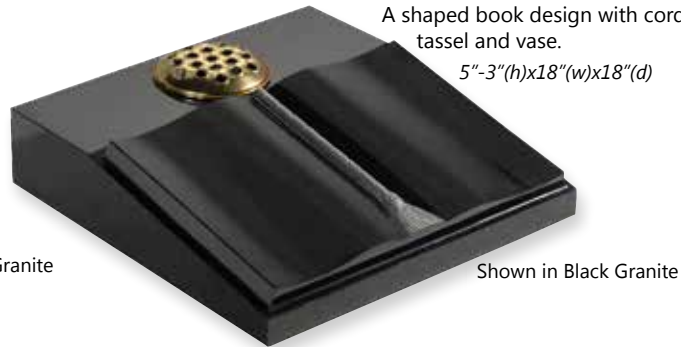

English Rose
Memorial Stonemasons

The Cotswold Collection
Cremation Memorials 2020

16184
Classic Tablet with gold pin line design.
2"(h)x12"(w)x18"(d)

Shown in Dark Grey Granite

16185
A sand blasted book design.
2"(h)x18"(w)x15"(d)

Shown in Lunar Grey Granite

16186
Elegant painted rose with gold pin line.
2"(h)x18"(w)x12"(d)

Shown in Black Granite

16190
A hand shaped and polished book design.
4"-2"(h)x18"(w)x15"(d)

Shown in Tropical Green Granite

16191
A shaped book design with cord, tassel and vase.
5"-3"(h)x18"(w)x18"(d)

Shown in Black Granite

16192
A classic Desk Tablet with moulded edges.
4"-2"(h)x18"(w)x18"(d)

Shown in Black Granite

16196
A small Ogee shaped headstone and rectangular base.
Ogee 12"(h)x21"(w)x3"(d)
Base 2"(h)x23"(w)x9"(d)
Shown in Coral Green Granite